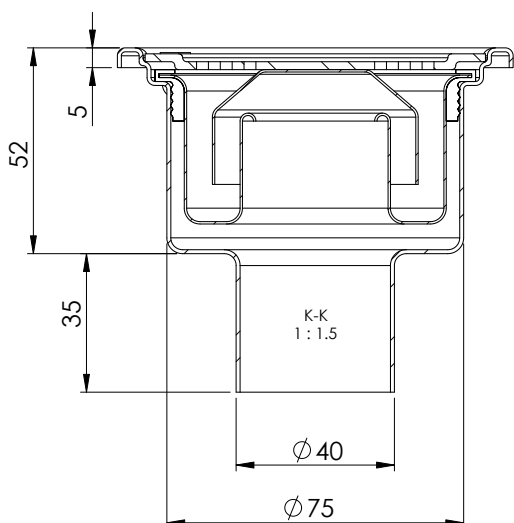

FLOOR DRAIN WITH VERTICAL OUTLET DN40

SAND-BLASTED (with polished edge)

DESCRIPTION	DIMENSIONS [mm]	CATALOGUE NO.
Floor drain with vertical outlet DN40	100 x 100	00.063040.02