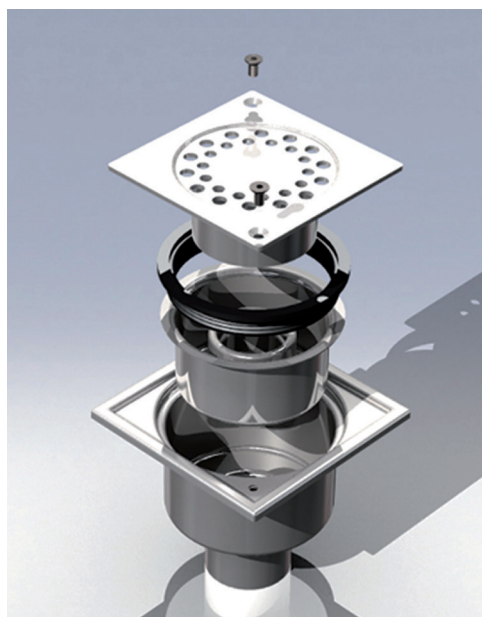

FLOOR DRAIN WITH VERTICAL OUTLET DN40

SAND-BLASTED (with polished edge)

DESCRIPTION	DIMENSIONS [mm]	CATALOGUE NO.
Floor drain with vertical outlet DN40	100 x 100	00.063040.02