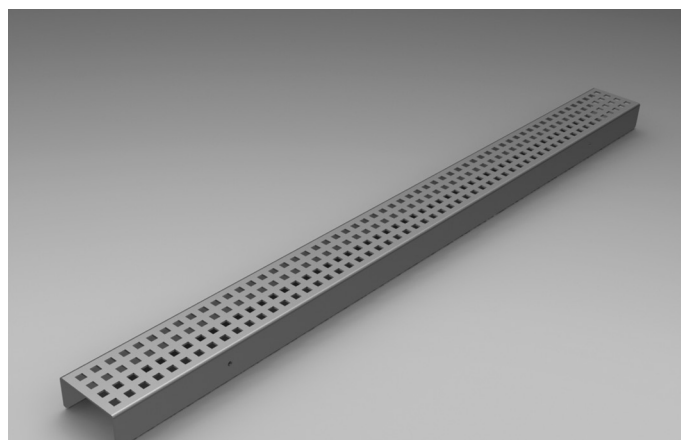

# GRATING DESIGNS

Available for bathroom channels

GOCCIA

VIPERA

QUADRO

PIETRA

FAGIOLI

PIAZZA