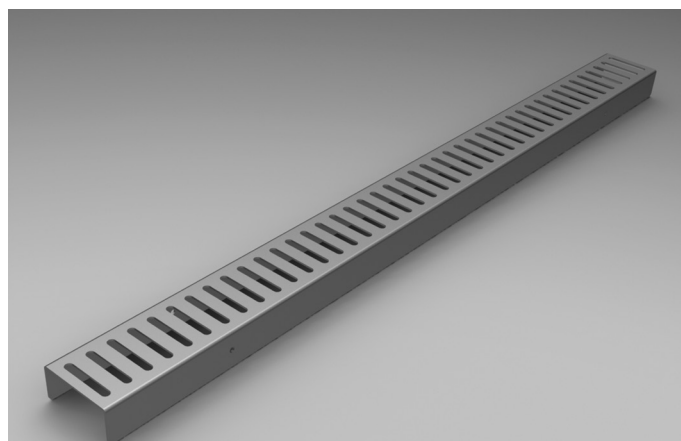

# GRATING DESIGNS

Available for bathroom channels

GOCCIA

VIPERA

QUADRO

PIETRA

FAGIOLI

PIAZZA