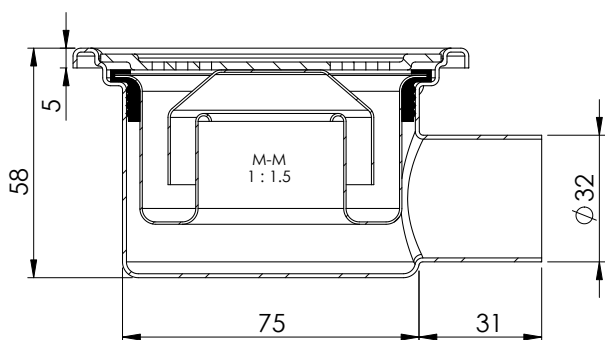

## FLOOR DRAIN WITH HORIZONTAL OUTLET DN32

SAND-BLASTED (with polished edge)

DESCRIPTION	DIMENSIONS [mm]	CATALOGUE NO.
Floor drain with horizontal outlet DN32	100 x 100	00.064032.02