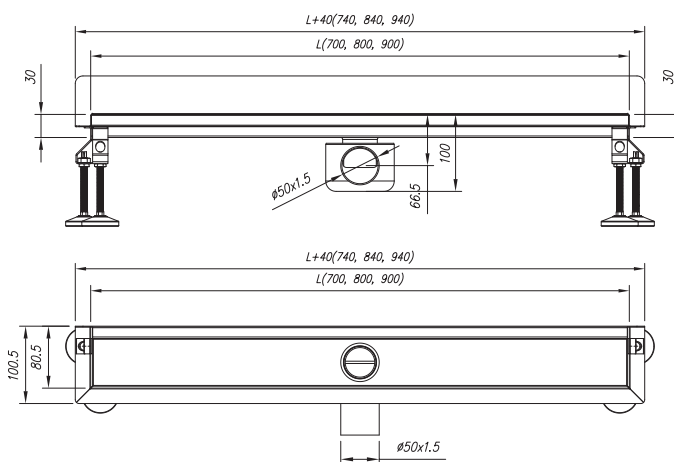

*On request

GRATINGS

For channel with raised back edge

NAME	LENGTH L [mm]	CATALOGUE NO.	FINISHING
GOCCIA	In stock: 700, 800, 900 On request: 1000, 1200	02.067007.03	BRUSHED
VIPERA		03.067007.03	BRUSHED
QUADRO		05.067007.03	BRUSHED
PIETRA		06.067007.03	BRUSHED
FAGIOLI	On request: 700, 800, 900, 1000, 1200	04.067007.03	BRUSHED
PIAZZA		01.067007.03	BRUSHED