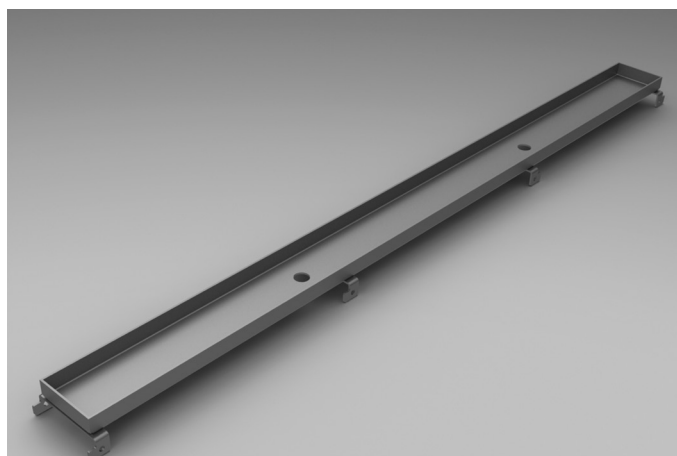

GRATING DESIGNS

Available for bathroom channels

PIETRA