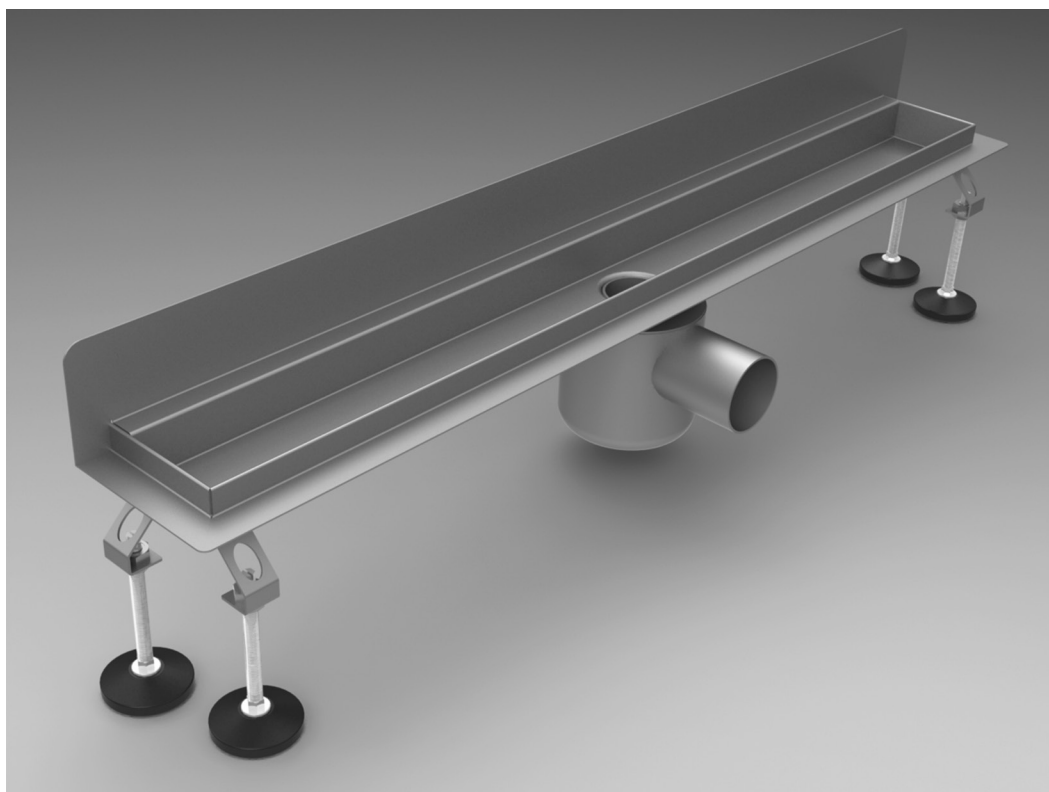

CHANNEL WITH RAISED BACK EDGE

ATtractive bathroom channels

SAND-BLASTED	
LENGTH L [mm]	CATALOGUE NO.
700	00.080007.02
800	00.080008.02
900	00.080009.02
1000 *	00.080010.02
1200 *	00.080012.02