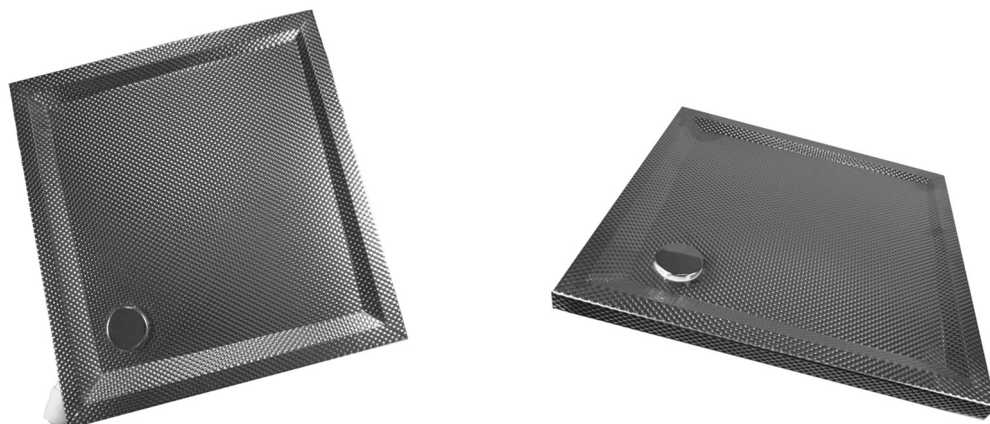

SHOWER BASES

A fast and easy installation process is a very important feature of our shower bases. The antibacterial characteristics of stainless steel, and the possibility of using many kinds of disinfectants are also key advantages.

These bases are recommended not only for application in healthcare centers, hospitals, and rehabilitation facilities, but also as bathroom furnishings for sport centers.

CATALOGUE NO.	DIMENSIONS [mm]	HEIGHT [mm]
00.208008.07	800 x 800	40
00.209009.07	900 x 900	40