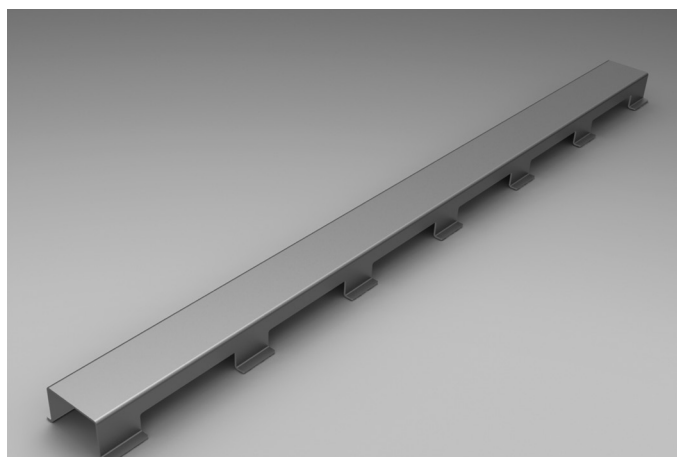

# GRATING DESIGNS

Available for bathroom channels

GOCCIA

VIPERA

QUADRO

PIETRA

FAGIOLI

PIAZZA