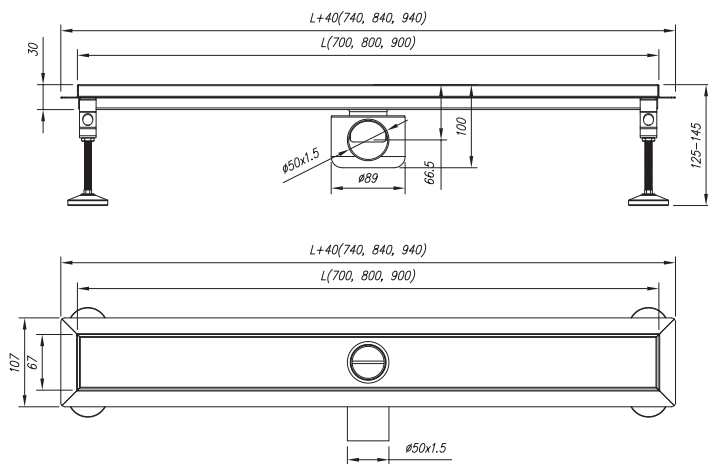

CHANNEL WITH FLANGE

ATtractive bathroom channels

SAND-BLASTED	
LENGTH L [mm]	CATALOGUE NO.
700	00.067007.02
800	00.067008.02
900	00.067009.02
1000 *	00.067010.02
1200 *	00.067012.02

*On request

GRATINGS

For channel with flange

NAME	LENGTH L [mm]	CATALOGUE NO.	FINISHING
GOCCIA	In stock: 700, 800, 900 On request: 1000, 1200	02.067007.03	BRUSHED
VIPERA		03.067007.03	BRUSHED
QUADRO		05.067007.03	BRUSHED
PIETRA		06.067007.03	BRUSHED
FAGIOLI	On request: 700, 800, 900, 1000, 1200	04.067007.03	BRUSHED
PIAZZA		01.067007.03	BRUSHED