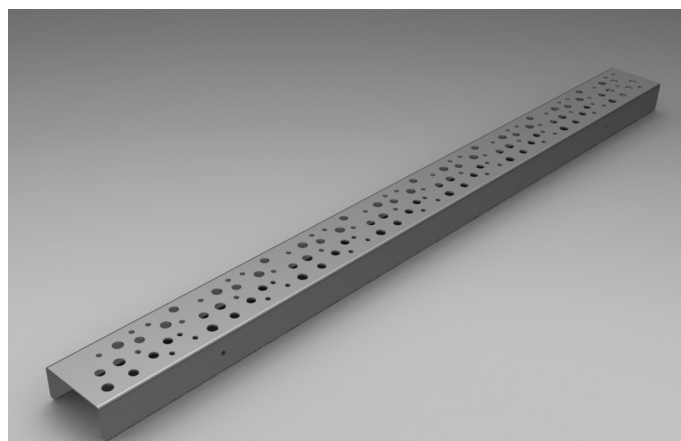

GRATING DESIGNS

Available for bathroom channels

GOCCIA