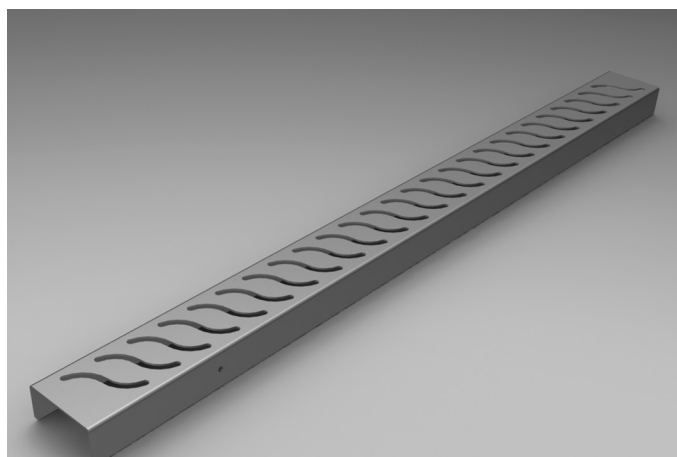

GRATING DESIGNS

Available for bathroom channels

VIPERA